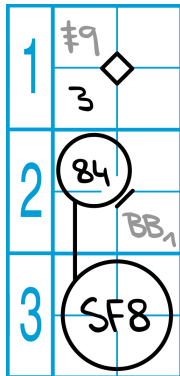

Manuál 3-21

A sacrifice fly must be credited if it enables a runner to score a run, even if another runner is tagged out at a base he was trying to reach.

Sebeobětovací odpal (*sacrifice fly*) – příklady