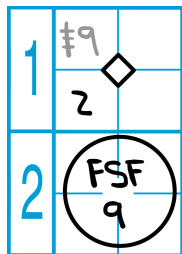

Sebeobětovací odpal (*sacrifice fly*) – příklady

Pravidlo 9.08d) poznámka

Oficiální zapisovatel **zapíše** sebeobětovací odpal podle pravidla 9.08d)2), i když je jiný běžec nucený aut, protože se pákkař stal běžcem.

Manuál 3-21

A sacrifice fly must also be credited if the ball is dropped by the defense and a runner is forced out, so long as the runner on third scores.

1	#9 3	◇
2	84	BB₁
3		SF 000

Sebeobětovací odpal (*sacrifice fly*) – příklady

Manuál 3-21

A sacrifice fly also occurs when the ball is hit into foul territory in the outfield. Indeed, a catch by an outfielder in foul territory puts the runners back into play, and they may try to advance.